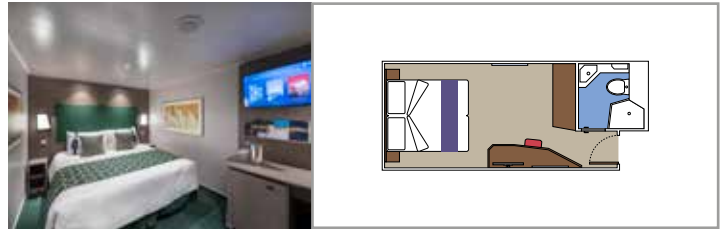

DELUXE INTERIOR

IR2

≈14
11-15
4

› Medium deck location