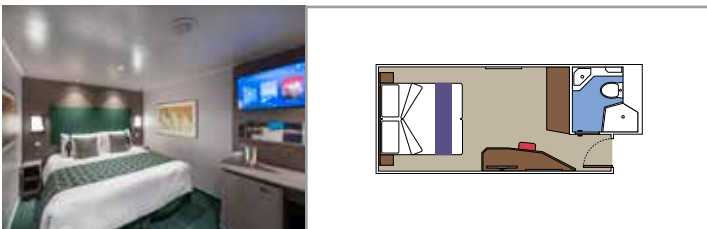

DELUXE INTERIOR

IR1

≈14
5-10
4

› Low deck location

The images are representative only. Size, layout and furniture may vary (within the same cabin category).

Cabin size (m²)

Balcony size (m²)

Deck location

Accommodating up to