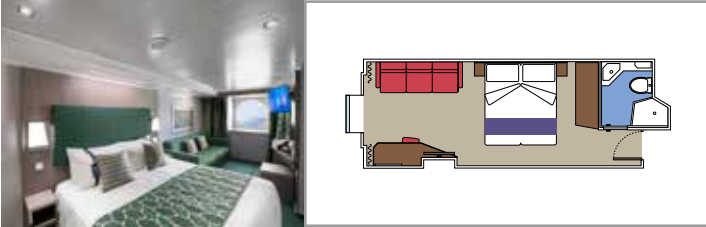

OCEAN VIEW

INCLUDED FACILITIES

Window with sea view

Comfortable double bed or single beds (on request)

Bathroom with shower, vanity area with hairdryer

Interactive TV, telephone, safe, minibar and air conditioning

Wifi connection available (for a fee)

DELUXE OCEAN VIEW

OR1

≈17 5 4

› Low deck location

The images are representative only. Size, layout and furniture may vary (within the same cabin category).

Cabin size (m²)

Balcony size (m²)

Deck location

Accommodating up to