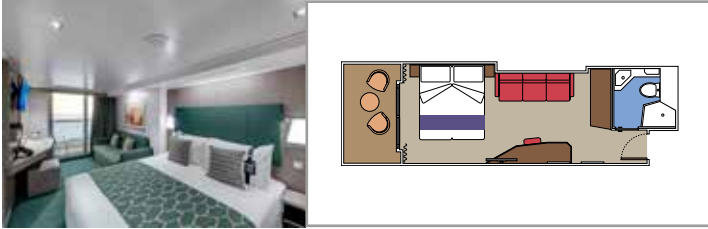

BALCONY

INCLUDED FACILITIES

- Balcony*
- Sitting area with sofa
- Comfortable double bed or single beds (on request)
- Bathroom with shower, vanity area with hairdryer
- Interactive TV, telephone, safe, minibar and air conditioning
- Wifi connection available (for a fee)

*Some cabins have a metal balcony front, instead of glass.

DELUXE BALCONY AUREA

BA

≈17
≈9
9
4

› Best ship position