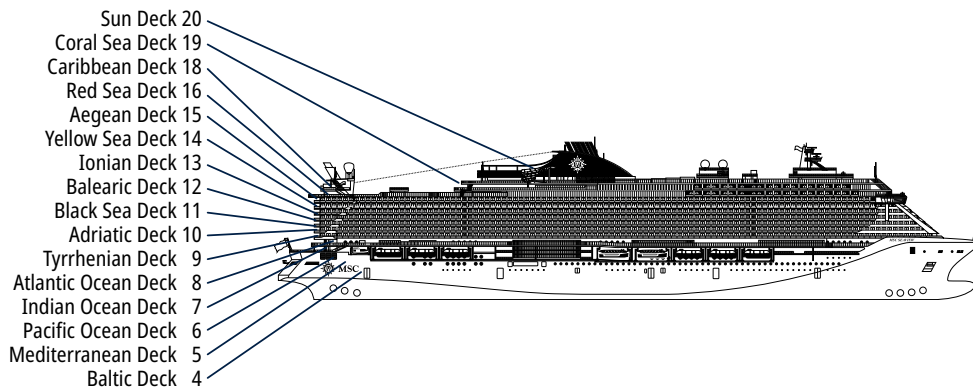

TECHNICAL CHARACTERISTICS OF THE SHIP

TECHNICAL CHARACTERISTICS OF THE SHIP

GROSS TONNAGE	153.516
LENGTH / BEAM / HEIGHT	323 m / 41 m / 74,8 m
SURFACE AREA	450.000 m², incl. 43.500 m² public areas
PUBLIC AREA RATIO	10,5 m² per passenger
DECKS	20, included 15 for guests
LIFTS	33, included 19 for guests (incl. 2 panoramic)
VOLTAGE (IN CABIN)	110/220 volts
MAXIMUM SPEED	22,98 knots
STABILIZERS	Stabilised with 2 fins
NUMBER OF PASSENGERS	5.329
NUMBER OF CABINS	2.066, included 52 for guests with disabilities or reduced mobility
CREW MEMBERS	Approx. 1.413
POOLS	4, included 1 with sliding roof and 1 for the MSC Yacht Club
WHIRLPOOLS	13 whirlpool baths included 2 for the MSC Yacht Club; 28 Suites and 2 Royal Suites with private whirlpool bath
ENVIRONMENTAL TECHNOLOGY	AWT-Advanced Water Treatment, Energy Saving & Monitoring System, scrubber and exhaust gas treatment, Led Light technology