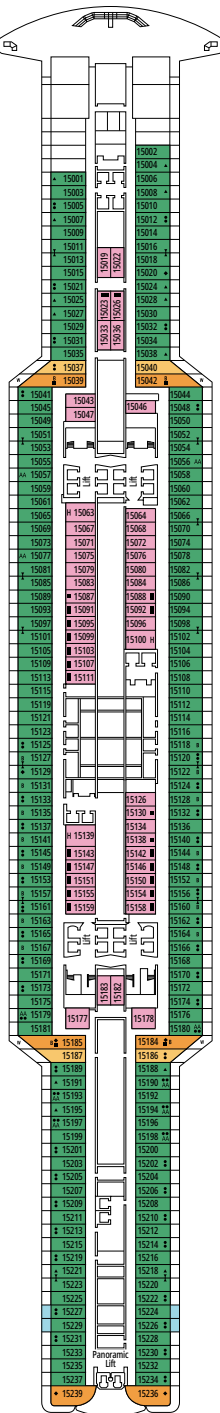

DECK 15
AEGEAN