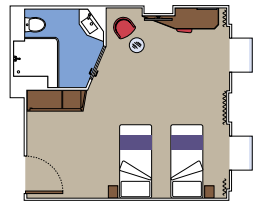

OCEAN VIEW

Available in:

- › **Deluxe Ocean View (OR1)**
  cabin size ≈26m²; deck 5