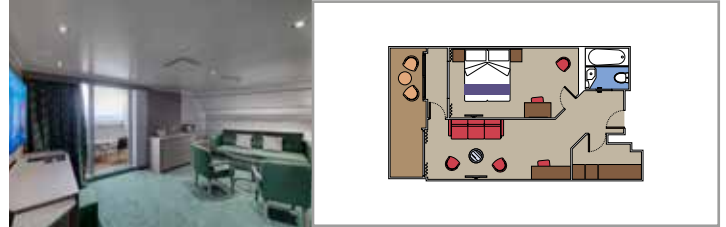

### TWO-BEDROOM GRAND SUITE AUREA

SD

 ≈49
  ≈17
  11-14
  5

- > Sitting area with sofa or separate living area
- > Two bathrooms, one with bathtub and one with shower
- > Two bedrooms, one with double bed and one with two single beds
- > Walk-in wardrobe

### GRAND SUITE AUREA

SX

 ≈35-49
  ≈10-21
  9-13
  4

- > Sitting area with sofa or separate living area
- > Walk-in wardrobe