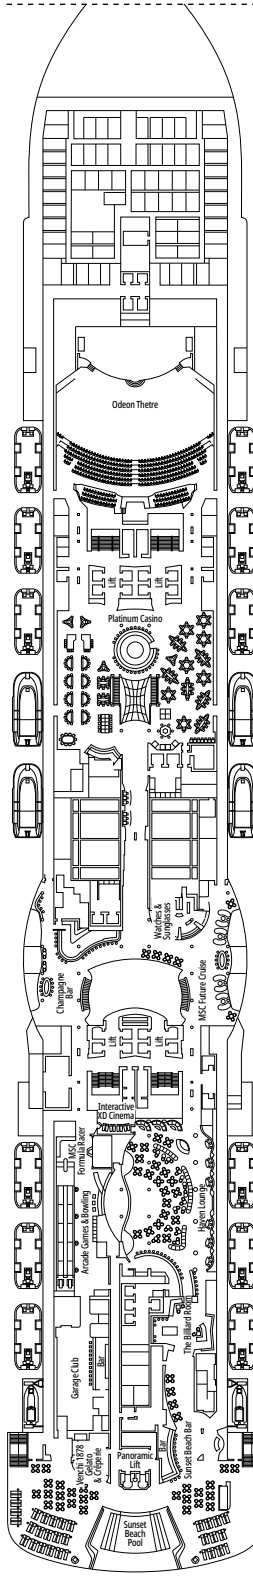

DECK 7
INDIAN OCEAN