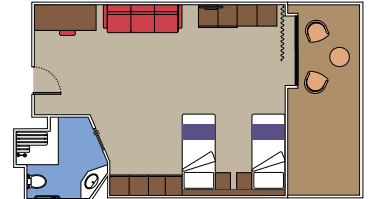

BALCONY

Available in:

- › **Deluxe Balcony (BR3)**
  cabin size ≈16m²; balcony size ≈5m²; deck 14
- › **Deluxe Balcony (BR1)**
  cabin size ≈25m²; balcony size ≈9m²; deck 10