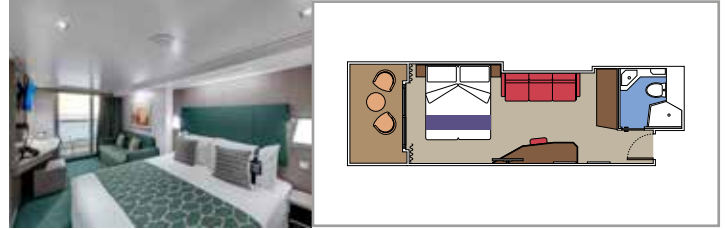

DELUXE BALCONY

BR4

≈17
≈5
15
4

› Top deck location