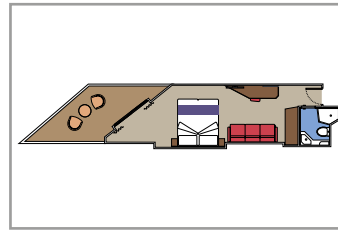

DELUXE SUITE AUREA

SR1

≈20
≈8

- > Sitting area with sofa
- > Deck 9-15
- > Accommodating up to 4 people