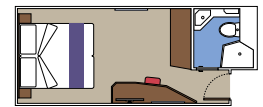

INTERIOR

Available in:

- › **Deluxe Interior (IR2)**
  cabin size ≈16-21m²; deck 11-15
- › **Deluxe Interior (IR1)**
  cabin size ≈14-21m²; deck 5-10

Some cabins for guests with disabilities or reduced mobility have twin beds that can't be converted into double beds. The images are representative only; the size, layout and furniture may vary (within the same cabin category).

FACILITIES FOR GUESTS WITH DISABILITIES OR REDUCED MOBILITY

Cabin door width	90 cm
Bathroom door width	88 cm
Size of cabin (floor space)	from 14 to ≈ 33 m²
Size of bathroom	4 m², except cabins 9093 (2 m²) and 14233 (3 m²)
Is there a fold-down seat in the shower?	Yes
Height of seat from the floor	44 cm
Does the WC seat have grab rails?	Yes
Are wheelchairs available on board?	In limited numbers*
Are all decks/public areas accessible?	Yes
Are all lifeboats wheelchair-accessible?	No**
Do the lifts have deck indicators?	Visual - Audio & Braille; Braille on hand rails at stair landings, cabin doors, and directional signs
Can severely visually impaired/blind guests be catered for on the cruise?	Only with full-time carer
Pool lift	Yes

* Only for embarkation, disembarkation and emergencies.

** In the event of an emergency, dedicated personnel will help guests with disabilities or reduced mobility to board lifeboats.