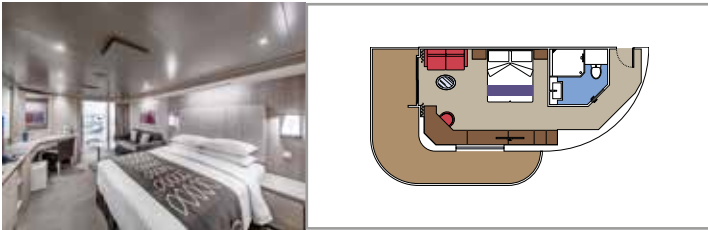

### GRAND SUITE AUREA

SX

 ≈35-49
  ≈10-21
  9-13
  4

- > Sitting area with sofa or separate living area
- > Walk-in wardrobe

### PREMIUM SUITE AUREA WITH TERRACE

SLT

 ≈28
  ≈38
  9
  4

- > Sitting area with sofa
- > Spacious wardrobe

### PREMIUM SUITE AUREA

SL1

 ≈26-32
  ≈9-14
  9-15
  4

- > Sitting area with sofa
- > Spacious wardrobe