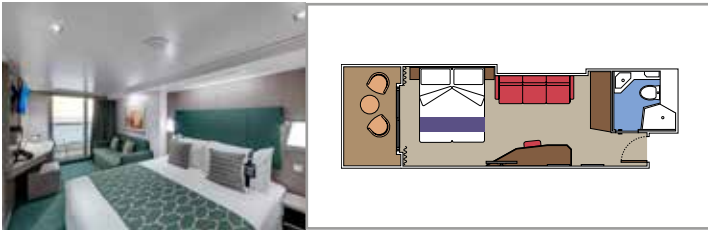

DELUXE BALCONY

BR1

≈17
≈5
9-10
4

› Low deck location

The images are representative only. Size, layout and furniture may vary (within the same cabin category).

Cabin size (m²)

Balcony size (m²)

Deck location

Accommodating up to