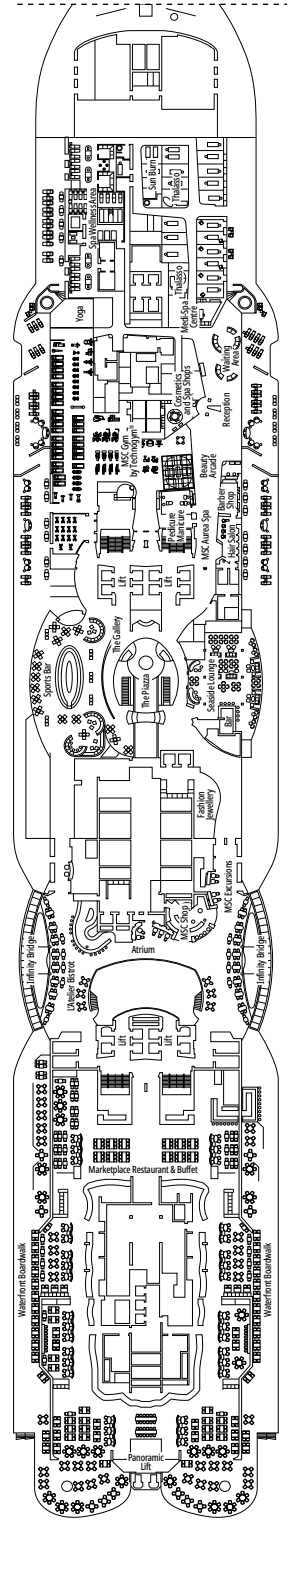

DECK 8
ATLANTIC OCEAN