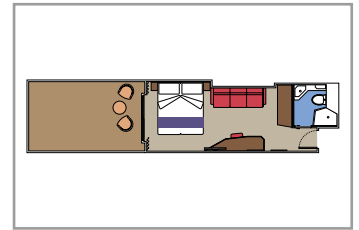

JUNIOR SUITE AUREA

SM

≈17
≈16

- > Sitting area with sofa
- > Deck 9
- > Accommodating up to 4 people

The images are representative only. Size, layout and furniture may vary (within the same cabin category).

Cabin size (m²)

Balcony size (m²)

Deck location

Accommodating up to