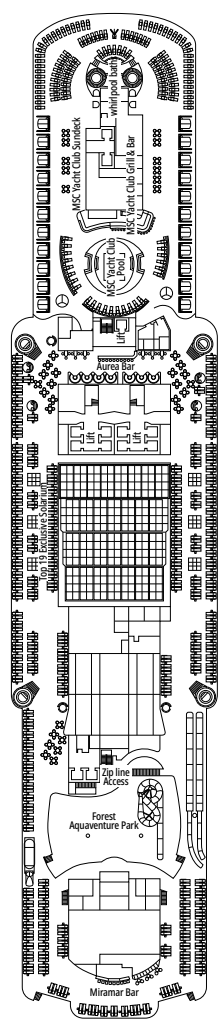

DECK 15
AEGEAN

DECK 16
RED SEA

DECK 20
SUN DECK