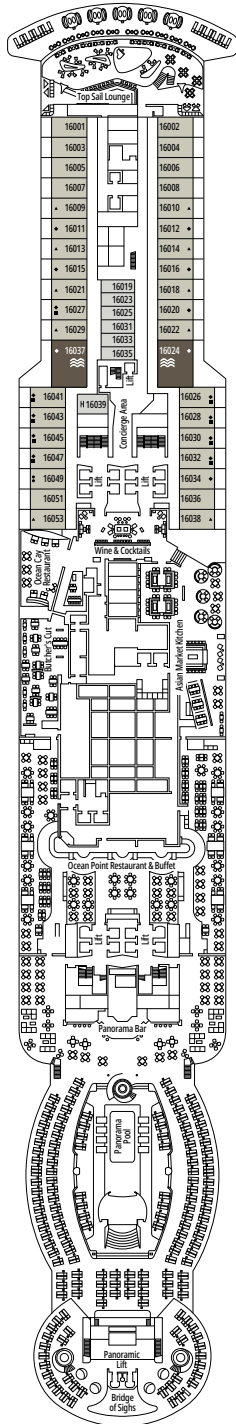

DECK 16
RED SEA