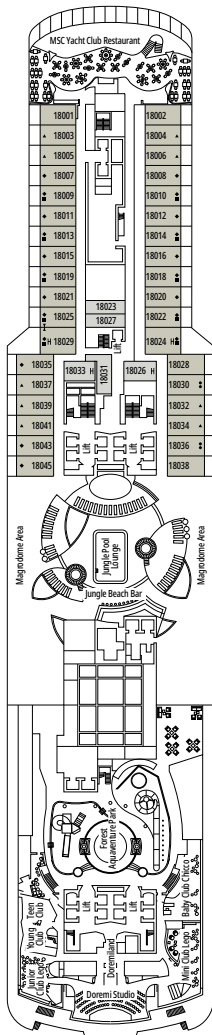

DECK 15
AEGEAN

DECK 16
RED SEA

DECK 20
SUN DECK