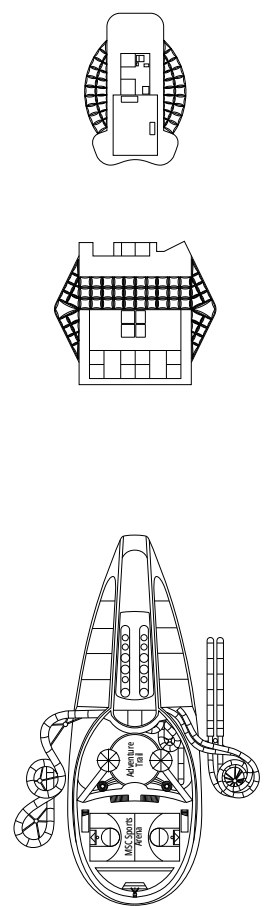

DECK 20
SUN DECK