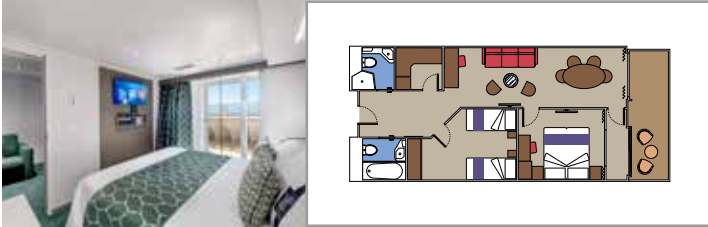

## INCLUDED FACILITIES

- Some suites have balcony with private whirlpool
- Sitting area with sofa
- Spacious wardrobe
- Comfortable double bed or single beds (on request)
- Bathroom with shower or bathtub, vanity area with hairdryer
- Interactive TV, telephone, safe, minibar and air conditioning
- Wifi connection available (for a fee)

### TWO-BEDROOM GRAND SUITE AUREA

SD

 ≈49
  ≈17
  11-14
  5

- > Sitting area with sofa or separate living area
- > Two bathrooms, one with bathtub and one with shower
- > Two bedrooms, one with double bed and one with two single beds
- > Walk-in wardrobe

### GRAND SUITE AUREA

SX

 ≈35-49
  ≈10-21
  9-13
  4

- > Sitting area with sofa or separate living area
- > Walk-in wardrobe