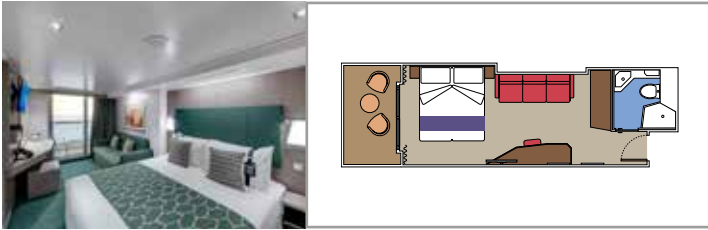

DELUXE BALCONY

BR3

≈17
≈5
13-14
4

› High deck location