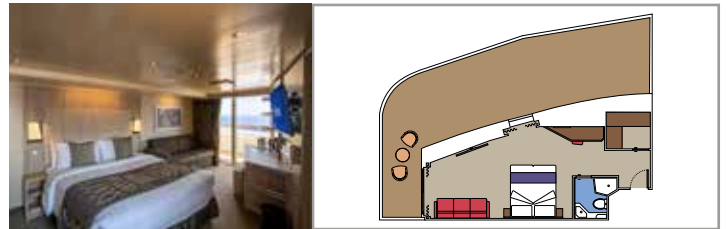

### GRAND SUITE AUREA

SX

 ≈35-49
  ≈10-21
  9-13
  4

- > Sitting area with sofa or separate living area
- > Walk-in wardrobe

### PREMIUM SUITE AUREA WITH TERRACE

SLT

 ≈28
  ≈38
  9
  4

- > Sitting area with sofa
- > Spacious wardrobe