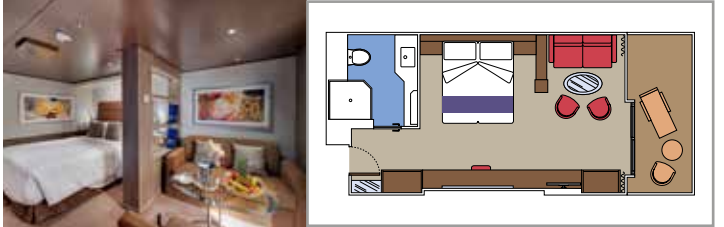

TOP SAIL LOUNGE

MSC YACHT CLUB POOL

**INCLUDED FACILITIES**

- Luxury Suites with premium interiors
- Spacious wardrobe
- Sitting area with sofa or separate living area
- Comfortable double bed or single beds (on request)
- Bathroom with shower and/or bathtub, vanity area with hairdryer
- Interactive TV, telephone, safe, minibar and air conditioning
- Wifi connection included

**MSC YACHT CLUB ROYAL SUITE YC3**

 ≈62
  ≈33
  16
  4

- › Balcony with private whirlpool bath and dining table
- › Separate living area and dining room
- › Walk-in wardrobe

**MSC YACHT CLUB DELUXE SUITE YC1**

 ≈25
  ≈8
  16-18
  5

- › Sitting area with sofa
- › Spacious wardrobe

**MSC YACHT CLUB INTERIOR SUITE YIN**

 ≈21
  16-18
  2

- › Spacious wardrobe

The images are representative only. Size, layout and furniture may vary (within the same cabin category).