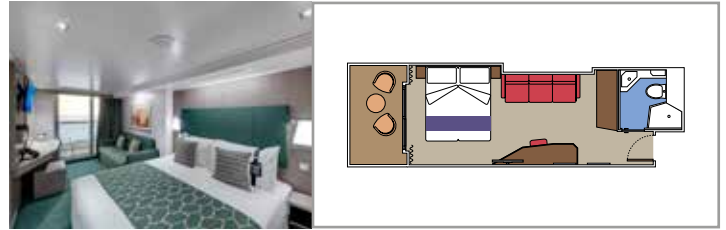

DELUXE BALCONY

BR2

≈17
≈5
11-12
4

› Medium deck location