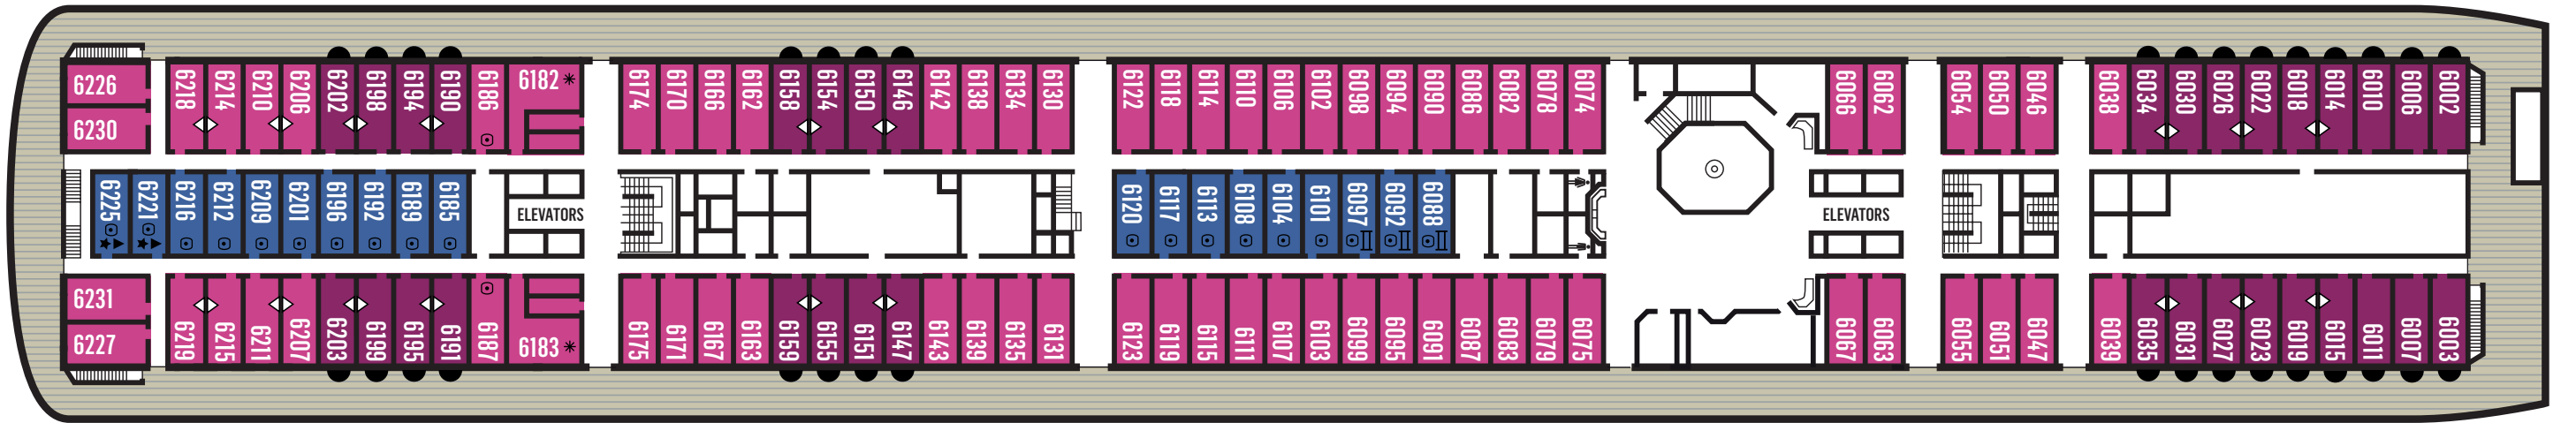

YOUR SHIP

- 1260 guests in 630 staterooms, 149 with private balcony
- All staterooms are equipped with telephone, hairdryers, safety deposit boxes & TV
- Wi-Fi and doctor on board at extra cost

Length 219,30 m
Tonnage 55,877 grt
Flag Bermuda

Deckplans and stateroom layouts are given purely as a guide. Size and layout may vary within the same category.

CATEGORY	DECK	DESCRIPTION	NUMBER OF STATEROOMS
INSIDE STATEROOM			
IA	4	2 lower beds, 1 upper bed, 1 single or double sofa with bunk beds, bathroom with shower	24
IB	5/9	2 lower beds, 1 upper bed, 1 single sofa, bathroom with shower	46
IC	5/6/9/10	2 lower beds, 1 upper bed, 1 single or double sofa with bunk beds, bathroom with shower	59
OUTSIDE STATEROOM			
XA	4/5	2 lower beds, double bed sofa with bunk beds, bathroom with shower or bathtub	20
XBO	6	2 lower beds, bathroom with bathtub (obstructed view)	34
XB	4/6	2 lower beds, 1 upper bed, 1 single or double sofa with bunk beds, bathroom with shower or bathtub	104
XC	4/5	2 lower beds, 1 upper bed, 1 single or double sofa with bunk beds, bathroom with bathtub	98
XD	5/9	2 lower beds, 1 single or double sofa with bunk beds, bathroom with bathtub	96
SUITES			
SJA Junior Balcony Suite	9	2 lower beds, single sofa bed, bathroom with jet tubs or shower	24
SJB Junior Balcony Suite	9	2 lower beds, single sofa bed, bathroom with jet tubs	76
SJC Junior Balcony Suite	10	2 lower beds, single sofa bed, bathroom with jet tubs	20
SG Grand Suite with Balcony	10	2 lower beds, double sofa bed, bathroom with shower	28
SP Penthouse Suite with Balcony	10	1 double bed, double sofa bed, bathroom with shower and jacuzzi bathtub	1

DECK 4

DECK 5

DECK 6

DECK 7

DECK 8

DECK 9

DECK 10

DECK 11