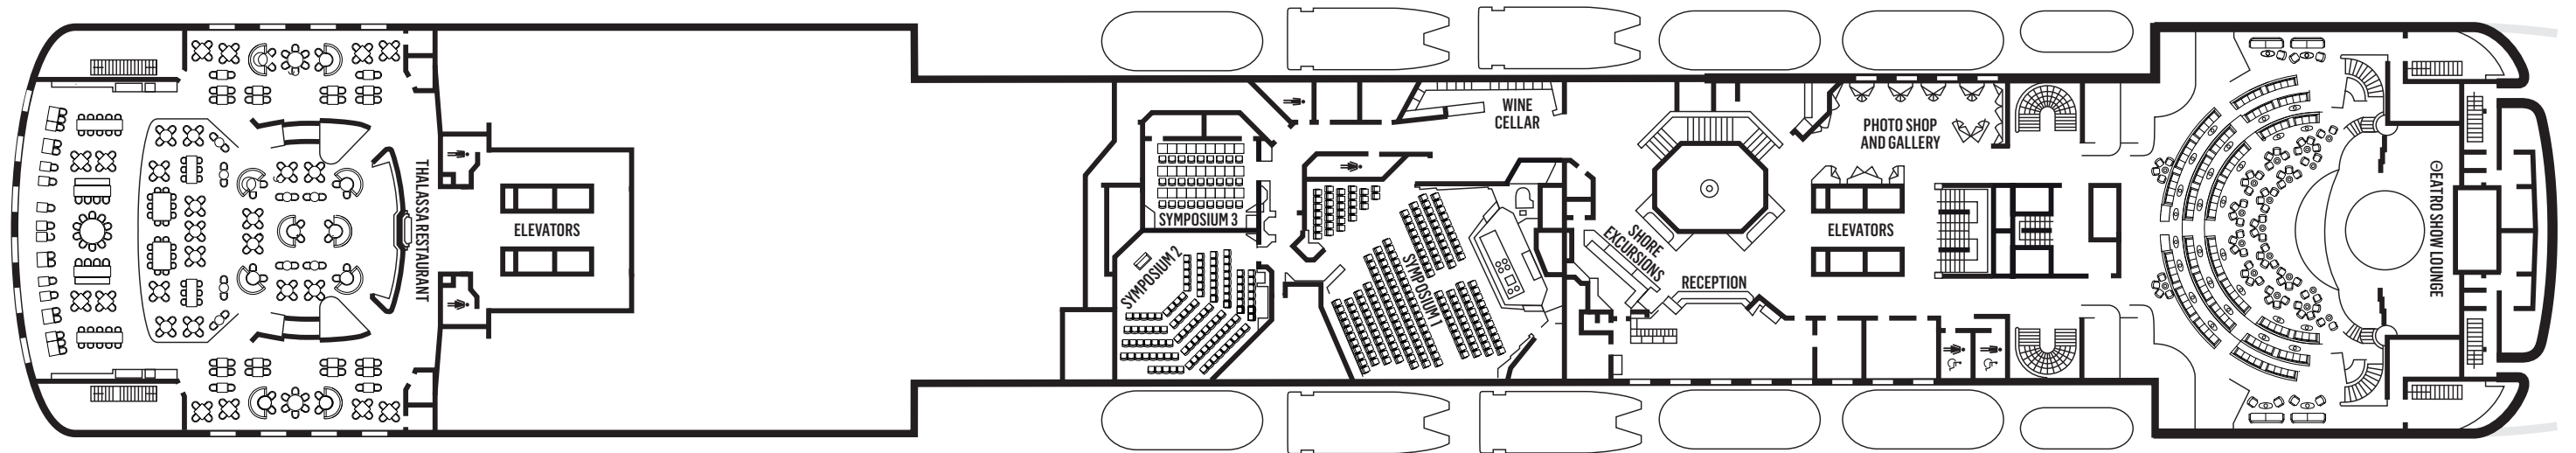

Deckplans and stateroom layouts are given purely as a guide. Size and layout may vary within the same category.

CATEGORY	DECK	DESCRIPTION	NUMBER OF STATEROOMS
INSIDE STATEROOM			
IA	4	2 lower beds, 1 upper bed, 1 single or double sofa with bunk beds, bathroom with shower	24
IB	5/9	2 lower beds, 1 upper bed, 1 single sofa, bathroom with shower	46
IC	5/6/9/10	2 lower beds, 1 upper bed, 1 single or double sofa with bunk beds, bathroom with shower	59
OUTSIDE STATEROOM			
XA	4/5	2 lower beds, double bed sofa with bunk beds, bathroom with shower or bathtub	20
XBO	6	2 lower beds, bathroom with bathtub (obstructed view)	34
XB	4/6	2 lower beds, 1 upper bed, 1 single or double sofa with bunk beds, bathroom with shower or bathtub	104
XC	4/5	2 lower beds, 1 upper bed, 1 single or double sofa with bunk beds, bathroom with bathtub	98
XD	5/9	2 lower beds, 1 single or double sofa with bunk beds, bathroom with bathtub	96
SUITES			
SJA Junior Balcony Suite	9	2 lower beds, single sofa bed, bathroom with jet tubs or shower	24
SJB Junior Balcony Suite	9	2 lower beds, single sofa bed, bathroom with jet tubs	76
SJC Junior Balcony Suite	10	2 lower beds, single sofa bed, bathroom with jet tubs	20
SG Grand Suite with Balcony	10	2 lower beds, double sofa bed, bathroom with shower	28
SP Penthouse Suite with Balcony	10	1 double bed, double sofa bed, bathroom with shower and jacuzzi bathtub	1

DECK 4

DECK 5

DECK 6

DECK 7

DECK 8

DECK 9

DECK 10

DECK 11

DECK 12