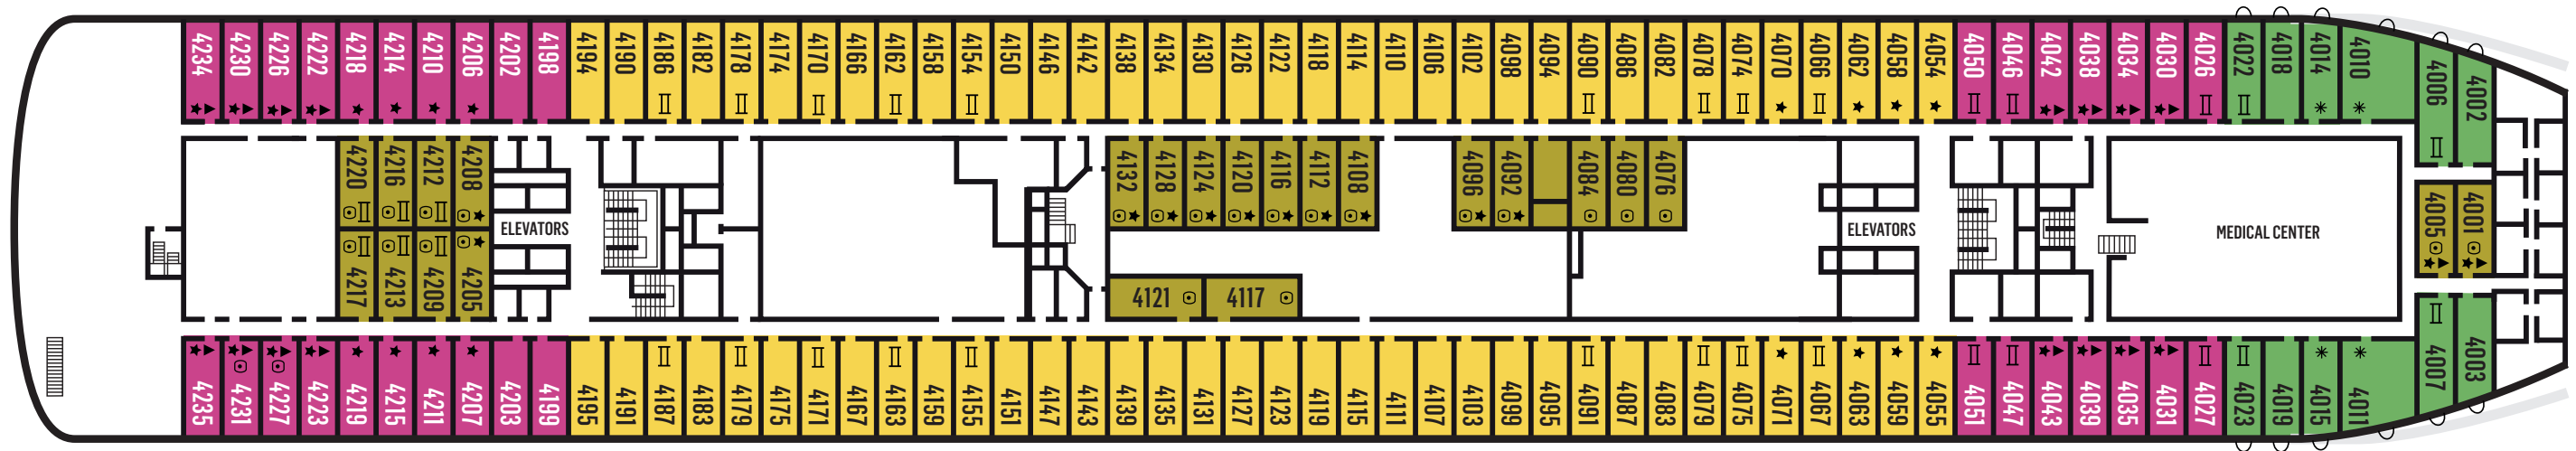

YOUR SHIP

- 1260 guests in 630 staterooms, 149 with private balcony
- All staterooms are equipped with telephone, hairdryers, safety deposit boxes & TV
- Wi-Fi and doctor on board at extra cost

Length 219,30 m
Tonnage 55,877 grt
Flag Bermuda

Deckplans and stateroom layouts are given purely as a guide. Size and layout may vary within the same category.

CATEGORY	DECK	DESCRIPTION	NUMBER OF STATEROOMS
INSIDE STATEROOM			
IA	4	2 lower beds, 1 upper bed, 1 single or double sofa with bunk beds, bathroom with shower	24
IB	5/9	2 lower beds, 1 upper bed, 1 single sofa, bathroom with shower	46
IC	5/6/9/10	2 lower beds, 1 upper bed, 1 single or double sofa with bunk beds, bathroom with shower	59
OUTSIDE STATEROOM			
XA	4/5	2 lower beds, double bed sofa with bunk beds, bathroom with shower or bathtub	20
XBO	6	2 lower beds, bathroom with bathtub (obstructed view)	34
XB	4/6	2 lower beds, 1 upper bed, 1 single or double sofa with bunk beds, bathroom with shower or bathtub	104
XC	4/5	2 lower beds, 1 upper bed, 1 single or double sofa with bunk beds, bathroom with bathtub	98
XD	5/9	2 lower beds, 1 single or double sofa with bunk beds, bathroom with bathtub	96
SUITES			
SJA Junior Balcony Suite	9	2 lower beds, single sofa bed, bathroom with jet tubs or shower	24
SJB Junior Balcony Suite	9	2 lower beds, single sofa bed, bathroom with jet tubs	76
SJC Junior Balcony Suite	10	2 lower beds, single sofa bed, bathroom with jet tubs	20
SG Grand Suite with Balcony	10	2 lower beds, double sofa bed, bathroom with shower	28
SP Penthouse Suite with Balcony	10	1 double bed, double sofa bed, bathroom with shower and jacuzzi bathtub	1

DECK 4

DECK 5

DECK 6

DECK 7

DECK 8

DECK 9

DECK 10

DECK 11