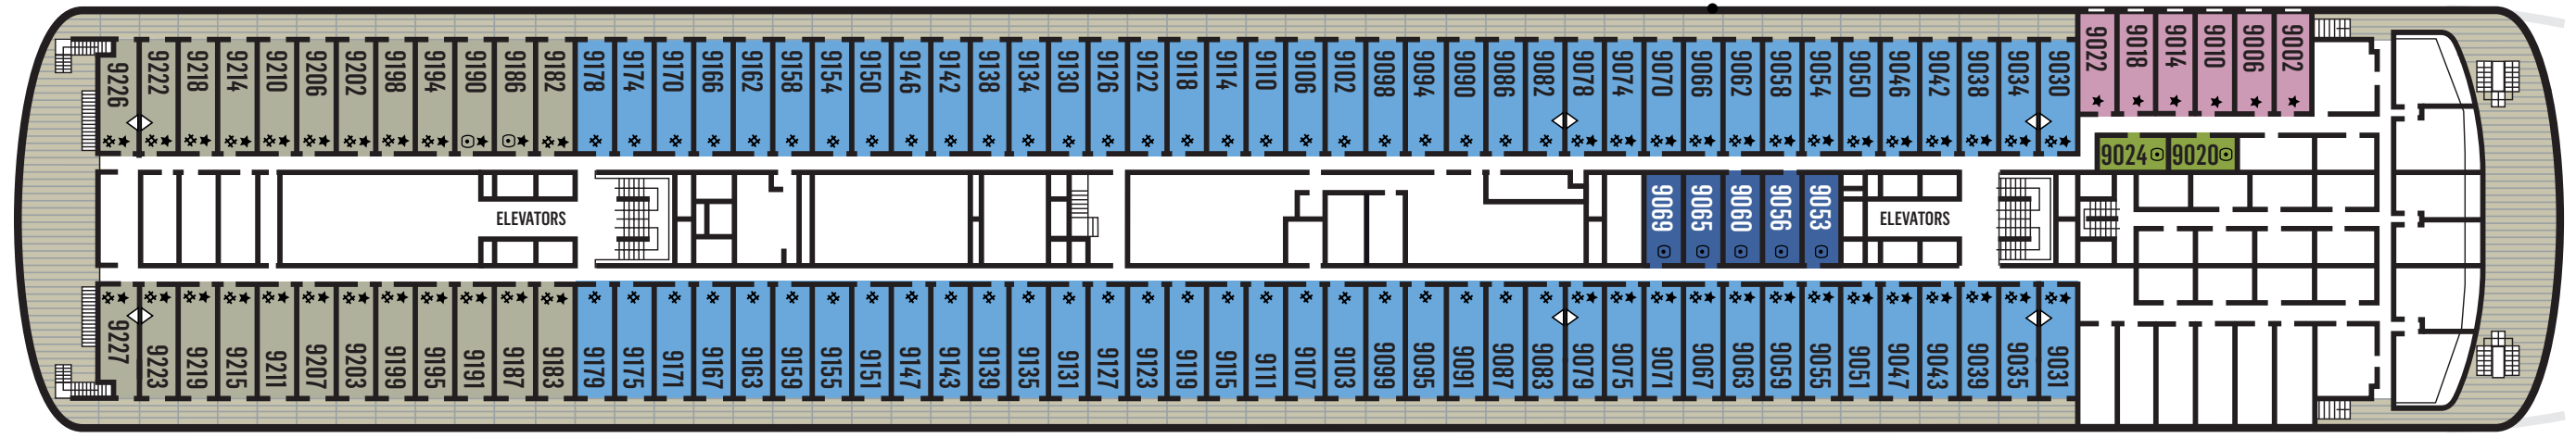

YOUR SHIP

- 1260 guests in 630 staterooms, 149 with private balcony
- All staterooms are equipped with telephone, hairdryers, safety deposit boxes & TV
- Wi-Fi and doctor on board at extra cost

Length 219,30 m
Tonnage 55,877 grt
Flag Bermuda

Deckplans and stateroom layouts are given purely as a guide. Size and layout may vary within the same category.

CATEGORY	DECK	DESCRIPTION	NUMBER OF STATEROOMS
INSIDE STATEROOM			
IA	4	2 lower beds, 1 upper bed, 1 single or double sofa with bunk beds, bathroom with shower	24
IB	5/9	2 lower beds, 1 upper bed, 1 single sofa, bathroom with shower	46
IC	5/6/9/10	2 lower beds, 1 upper bed, 1 single or double sofa with bunk beds, bathroom with shower	59
OUTSIDE STATEROOM			
XA	4/5	2 lower beds, double bed sofa with bunk beds, bathroom with shower or bathtub	20
XBO	6	2 lower beds, bathroom with bathtub (obstructed view)	34
XB	4/6	2 lower beds, 1 upper bed, 1 single or double sofa with bunk beds, bathroom with shower or bathtub	104
XC	4/5	2 lower beds, 1 upper bed, 1 single or double sofa with bunk beds, bathroom with bathtub	98
XD	5/9	2 lower beds, 1 single or double sofa with bunk beds, bathroom with bathtub	96
SUITES			
SJA Junior Balcony Suite	9	2 lower beds, single sofa bed, bathroom with jet tubs or shower	24
SJB Junior Balcony Suite	9	2 lower beds, single sofa bed, bathroom with jet tubs	76
SJC Junior Balcony Suite	10	2 lower beds, single sofa bed, bathroom with jet tubs	20
SG Grand Suite with Balcony	10	2 lower beds, double sofa bed, bathroom with shower	28
SP Penthouse Suite with Balcony	10	1 double bed, double sofa bed, bathroom with shower and jacuzzi bathtub	1

DECK 4

DECK 5

DECK 6

DECK 7

DECK 8

DECK 9

DECK 10

DECK 11

DECK 12