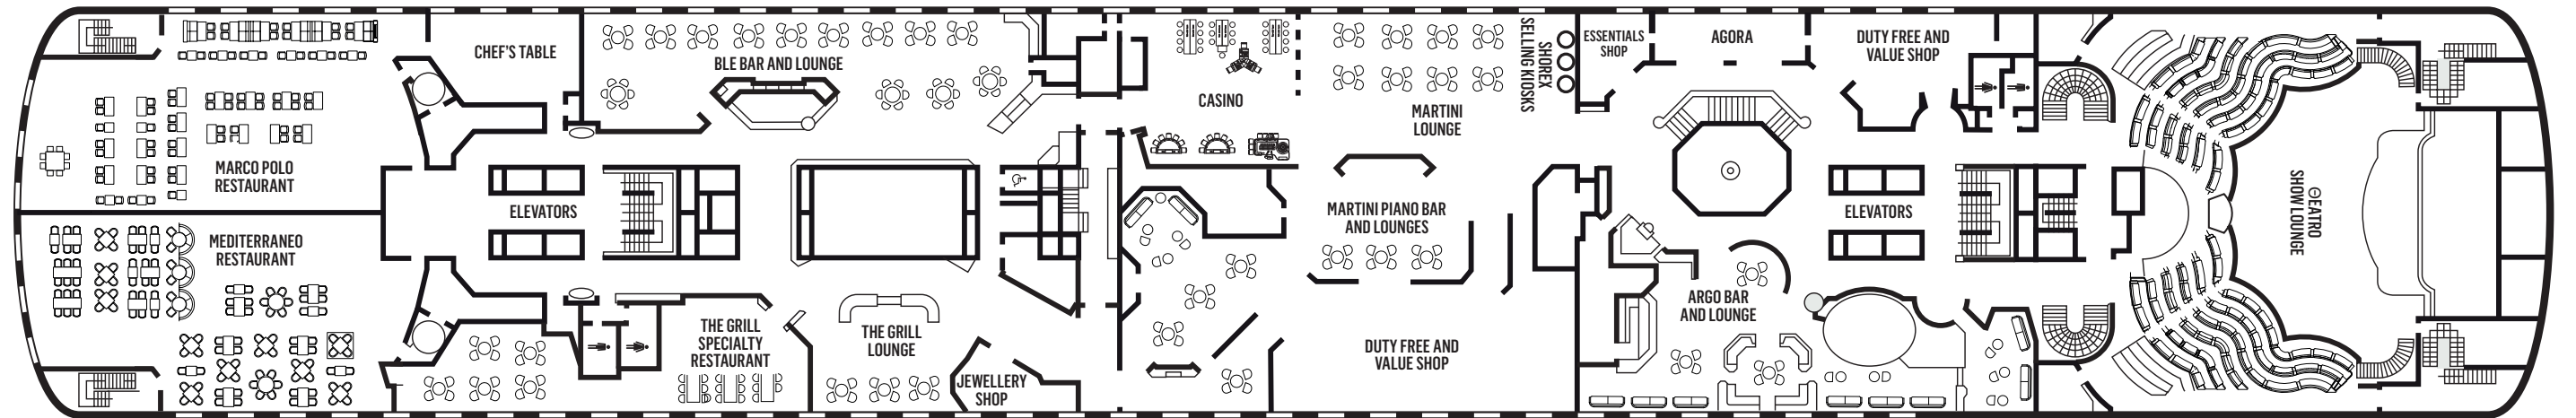

Deckplans and stateroom layouts are given purely as a guide. Size and layout may vary within the same category.

CATEGORY	DECK	DESCRIPTION	NUMBER OF STATEROOMS
INSIDE STATEROOM			
IA	4	2 lower beds, 1 upper bed, 1 single or double sofa with bunk beds, bathroom with shower	24
IB	5/9	2 lower beds, 1 upper bed, 1 single sofa, bathroom with shower	46
IC	5/6/9/10	2 lower beds, 1 upper bed, 1 single or double sofa with bunk beds, bathroom with shower	59
OUTSIDE STATEROOM			
XA	4/5	2 lower beds, double bed sofa with bunk beds, bathroom with shower or bathtub	20
XBO	6	2 lower beds, bathroom with bathtub (obstructed view)	34
XB	4/6	2 lower beds, 1 upper bed, 1 single or double sofa with bunk beds, bathroom with shower or bathtub	104
XC	4/5	2 lower beds, 1 upper bed, 1 single or double sofa with bunk beds, bathroom with bathtub	98
XD	5/9	2 lower beds, 1 single or double sofa with bunk beds, bathroom with bathtub	96
SUITES			
SJA Junior Balcony Suite	9	2 lower beds, single sofa bed, bathroom with jet tubs or shower	24
SJB Junior Balcony Suite	9	2 lower beds, single sofa bed, bathroom with jet tubs	76
SJC Junior Balcony Suite	10	2 lower beds, single sofa bed, bathroom with jet tubs	20
SG Grand Suite with Balcony	10	2 lower beds, double sofa bed, bathroom with shower	28
SP Penthouse Suite with Balcony	10	1 double bed, double sofa bed, bathroom with shower and jacuzzi bathtub	1

DECK 4

DECK 5

DECK 6

DECK 7

DECK 8

DECK 9

DECK 10

DECK 11

DECK 12