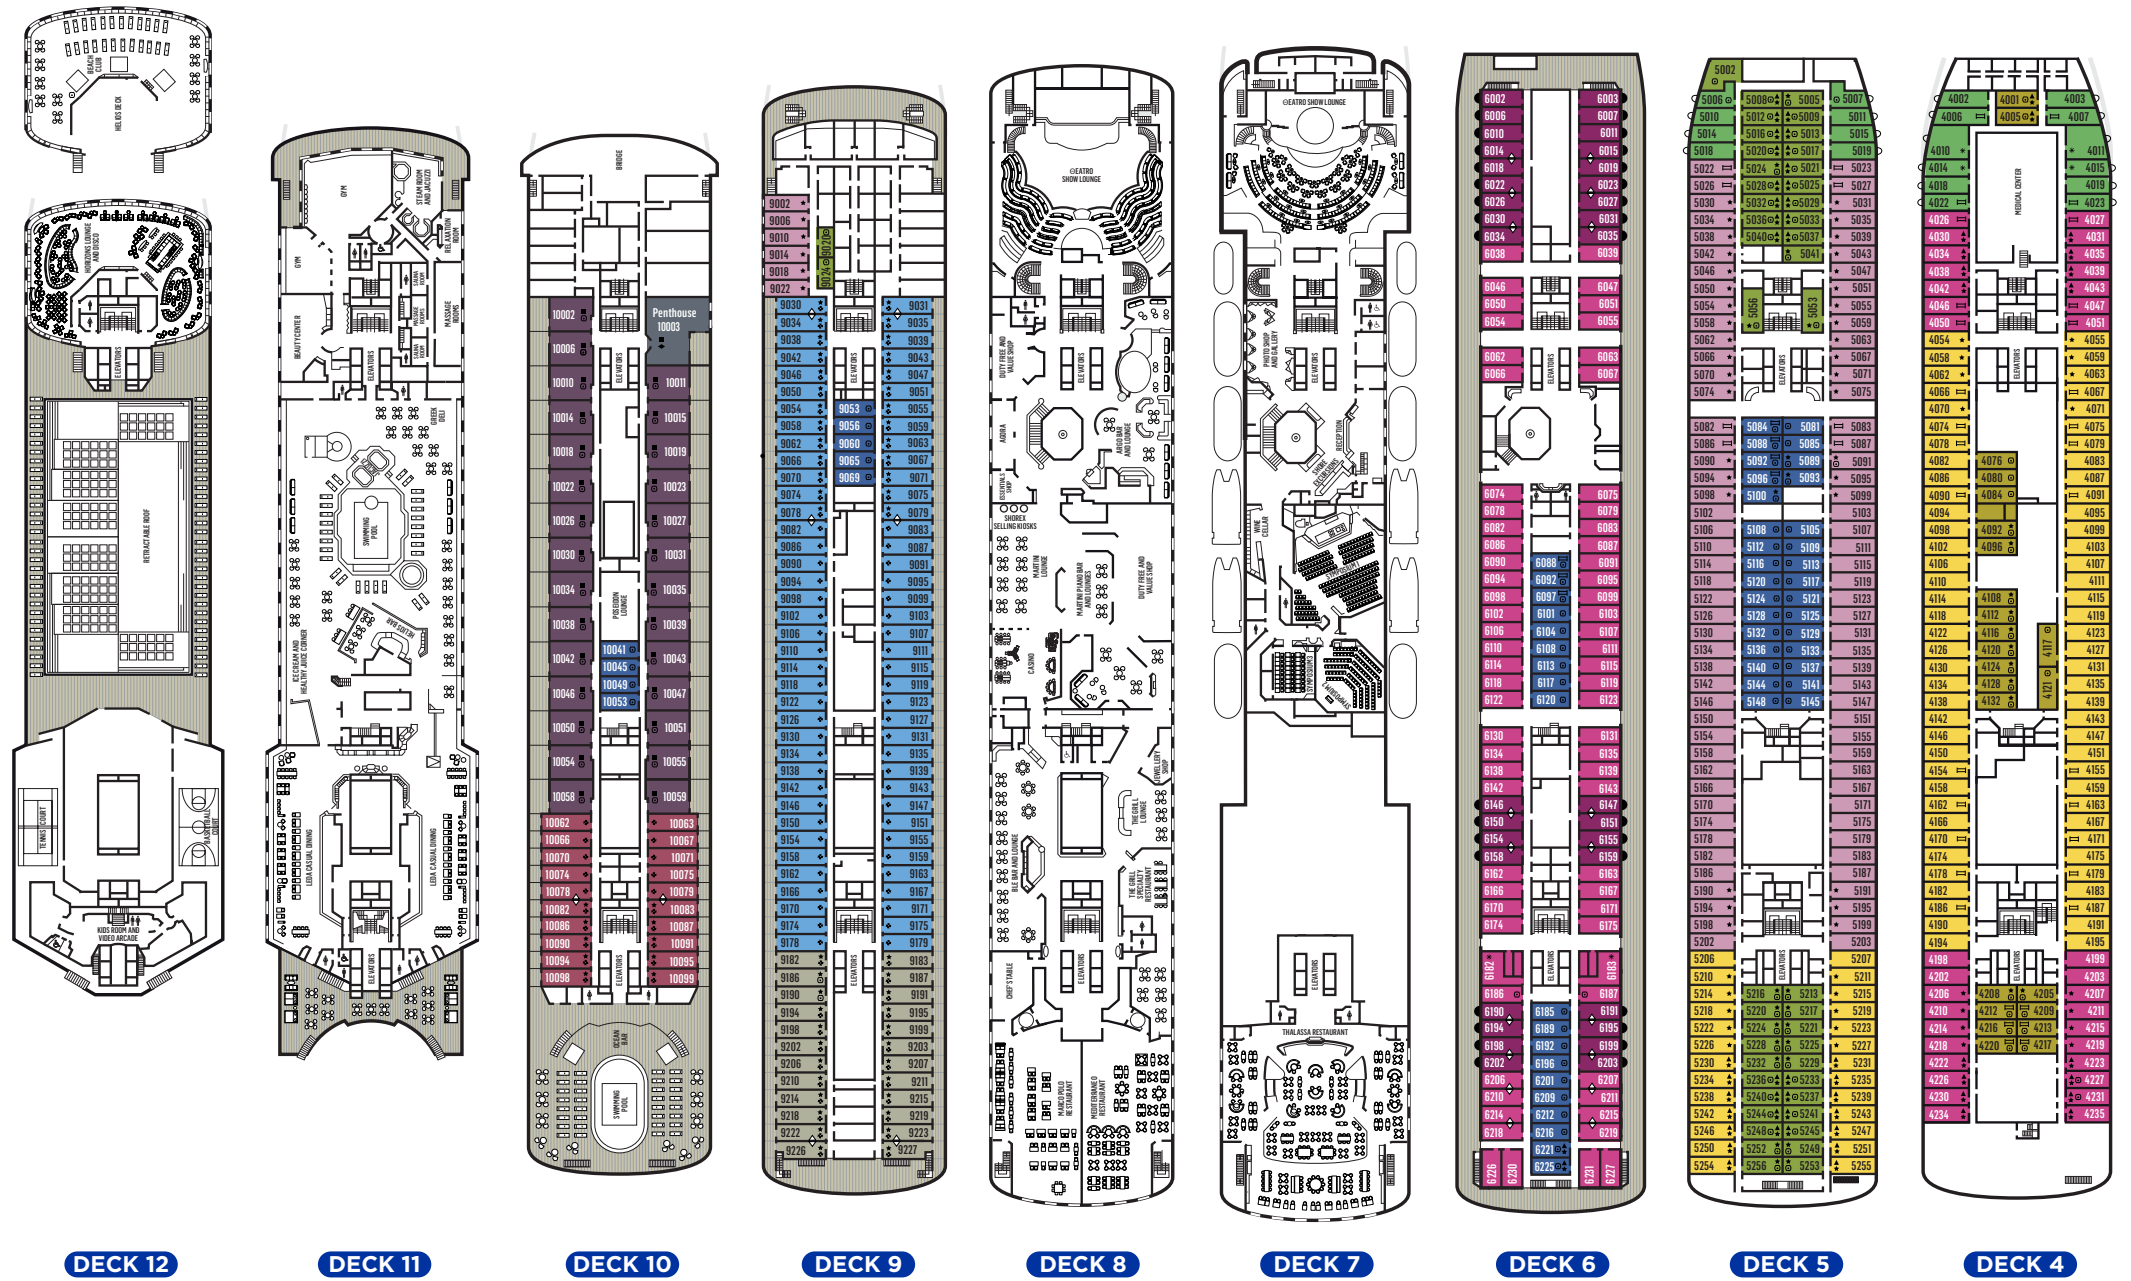

Length 219,30 m
Tonnage 55,877 grt
Flag Bermuda

Deckplans and stateroom layouts are given purely as a guide. Size and layout may vary within the same category.

CATEGORY	DECK	DESCRIPTION	NUMBER OF STATEROOMS
INSIDE STATEROOM			
IA	4	2 lower beds, 1 upper bed, 1 single or double sofa with bunk beds, bathroom with shower	24
IB	5/9	2 lower beds, 1 upper bed, 1 single sofa, bathroom with shower	46
IC	5/6/9/10	2 lower beds, 1 upper bed, 1 single or double sofa with bunk beds, bathroom with shower	59
OUTSIDE STATEROOM			
XA	4/5	2 lower beds, double bed sofa with bunk beds, bathroom with shower or bathtub	20
XBO	6	2 lower beds, bathroom with bathtub (obstructed view)	34
XB	4/6	2 lower beds, 1 upper bed, 1 single or double sofa with bunk beds, bathroom with shower or bathtub	104
XC	4/5	2 lower beds, 1 upper bed, 1 single or double sofa with bunk beds, bathroom with bathtub	98
XD	5/9	2 lower beds, 1 single or double sofa with bunk beds, bathroom with bathtub	96
SUITES			
SJA Junior Balcony Suite	9	2 lower beds, single sofa bed, bathroom with jet tubs or shower	24
SJB Junior Balcony Suite	9	2 lower beds, single sofa bed, bathroom with jet tubs	76
SJC Junior Balcony Suite	10	2 lower beds, single sofa bed, bathroom with jet tubs	20
SG Grand Suite with Balcony	10	2 lower beds, double sofa bed, bathroom with shower	28
SP Penthouse Suite with Balcony	10	1 double bed, double sofa bed, bathroom with shower and jacuzzi bathtub	1