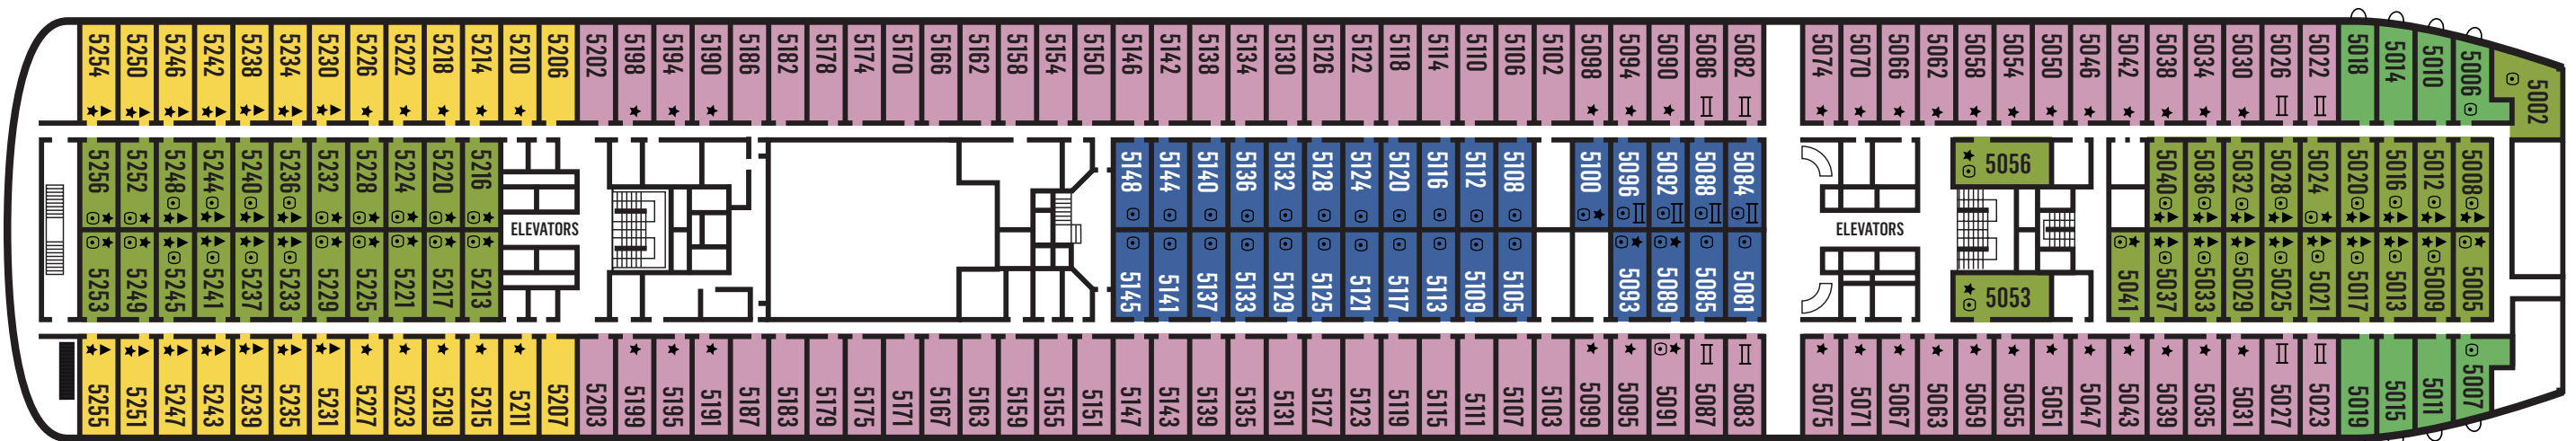

YOUR SHIP

- 1260 guests in 630 staterooms, 149 with private balcony
- All staterooms are equipped with telephone, hairdryers, safety deposit boxes & TV
- Wi-Fi and doctor on board at extra cost

Length 219,30 m
Tonnage 55,877 grt
Flag Bermuda

Deckplans and stateroom layouts are given purely as a guide. Size and layout may vary within the same category.

CATEGORY	DECK	DESCRIPTION	NUMBER OF STATEROOMS
INSIDE STATEROOM			
IA	4	2 lower beds, 1 upper bed, 1 single or double sofa with bunk beds, bathroom with shower	24
IB	5/9	2 lower beds, 1 upper bed, 1 single sofa, bathroom with shower	46
IC	5/6/9/10	2 lower beds, 1 upper bed, 1 single or double sofa with bunk beds, bathroom with shower	59
OUTSIDE STATEROOM			
XA	4/5	2 lower beds, double bed sofa with bunk beds, bathroom with shower or bathtub	20
XBO	6	2 lower beds, bathroom with bathtub (obstructed view)	34
XB	4/6	2 lower beds, 1 upper bed, 1 single or double sofa with bunk beds, bathroom with shower or bathtub	104
XC	4/5	2 lower beds, 1 upper bed, 1 single or double sofa with bunk beds, bathroom with bathtub	98
XD	5/9	2 lower beds, 1 single or double sofa with bunk beds, bathroom with bathtub	96
SUITES			
SJA Junior Balcony Suite	9	2 lower beds, single sofa bed, bathroom with jet tubs or shower	24
SJB Junior Balcony Suite	9	2 lower beds, single sofa bed, bathroom with jet tubs	76
SJC Junior Balcony Suite	10	2 lower beds, single sofa bed, bathroom with jet tubs	20
SG Grand Suite with Balcony	10	2 lower beds, double sofa bed, bathroom with shower	28
SP Penthouse Suite with Balcony	10	1 double bed, double sofa bed, bathroom with shower and jacuzzi bathtub	1

DECK 4

DECK 5

DECK 6

DECK 7

DECK 8

DECK 9

DECK 10

DECK 11