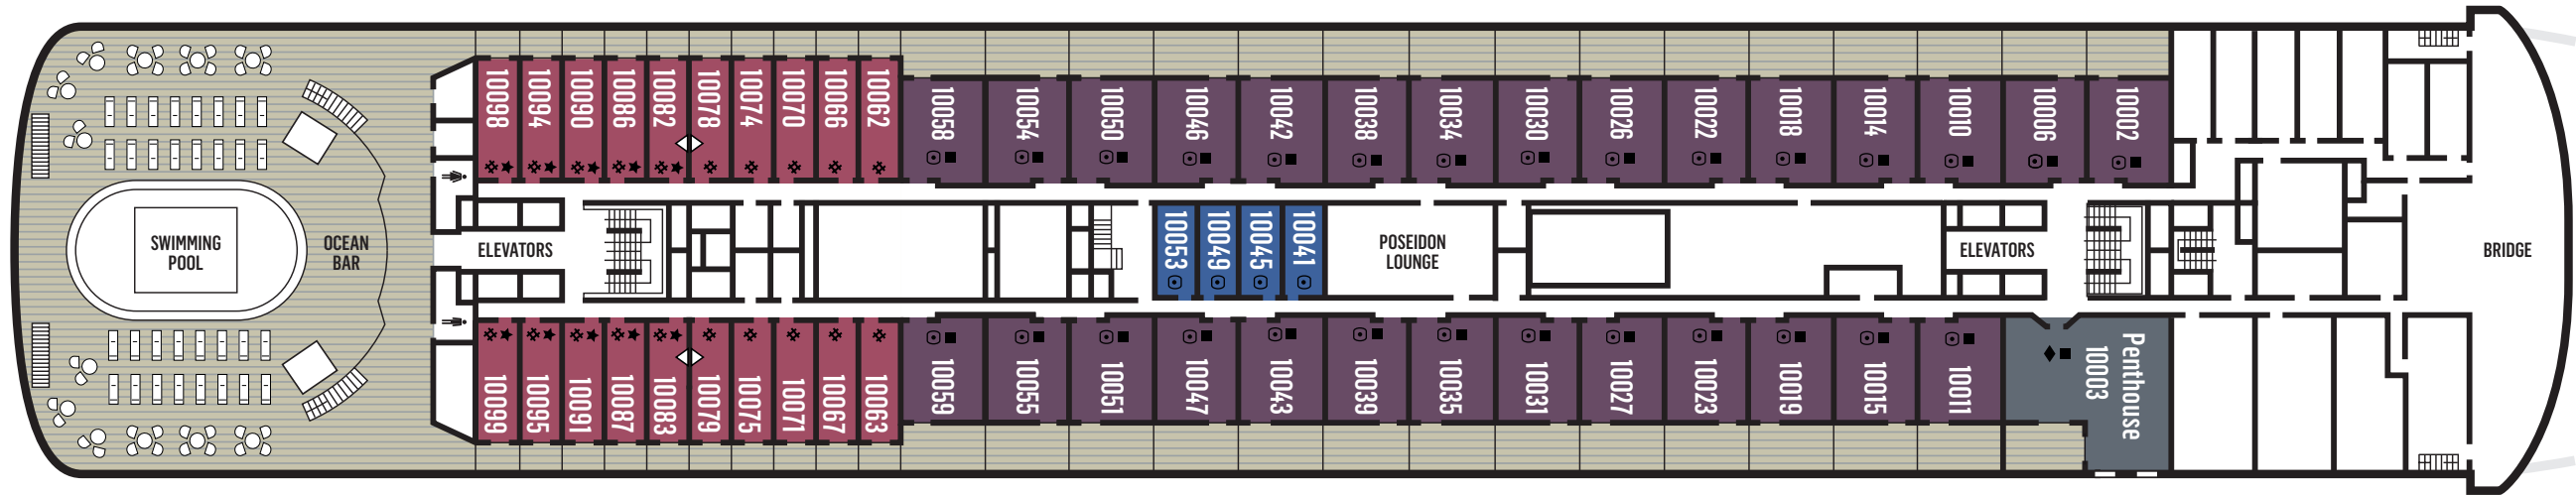

YOUR SHIP

- 1260 guests in 630 staterooms, 149 with private balcony
- All staterooms are equipped with telephone, hairdryers, safety deposit boxes & TV
- Wi-Fi and doctor on board at extra cost

Length 219,30 m
Tonnage 55,877 grt
Flag Bermuda

Deckplans and stateroom layouts are given purely as a guide. Size and layout may vary within the same category.

CATEGORY	DECK	DESCRIPTION	NUMBER OF STATEROOMS
INSIDE STATEROOM			
IA	4	2 lower beds, 1 upper bed, 1 single or double sofa with bunk beds, bathroom with shower	24
IB	5/9	2 lower beds, 1 upper bed, 1 single sofa, bathroom with shower	46
IC	5/6/9/10	2 lower beds, 1 upper bed, 1 single or double sofa with bunk beds, bathroom with shower	59
OUTSIDE STATEROOM			
XA	4/5	2 lower beds, double bed sofa with bunk beds, bathroom with shower or bathtub	20
XBO	6	2 lower beds, bathroom with bathtub (obstructed view)	34
XB	4/6	2 lower beds, 1 upper bed, 1 single or double sofa with bunk beds, bathroom with shower or bathtub	104
XC	4/5	2 lower beds, 1 upper bed, 1 single or double sofa with bunk beds, bathroom with bathtub	98
XD	5/9	2 lower beds, 1 single or double sofa with bunk beds, bathroom with bathtub	96
SUITES			
SJA Junior Balcony Suite	9	2 lower beds, single sofa bed, bathroom with jet tubs or shower	24
SJB Junior Balcony Suite	9	2 lower beds, single sofa bed, bathroom with jet tubs	76
SJC Junior Balcony Suite	10	2 lower beds, single sofa bed, bathroom with jet tubs	20
SG Grand Suite with Balcony	10	2 lower beds, double sofa bed, bathroom with shower	28
SP Penthouse Suite with Balcony	10	1 double bed, double sofa bed, bathroom with shower and jacuzzi bathtub	1

DECK 4

DECK 5

DECK 6

DECK 7

DECK 8

DECK 9

DECK 10

DECK 11

DECK 12