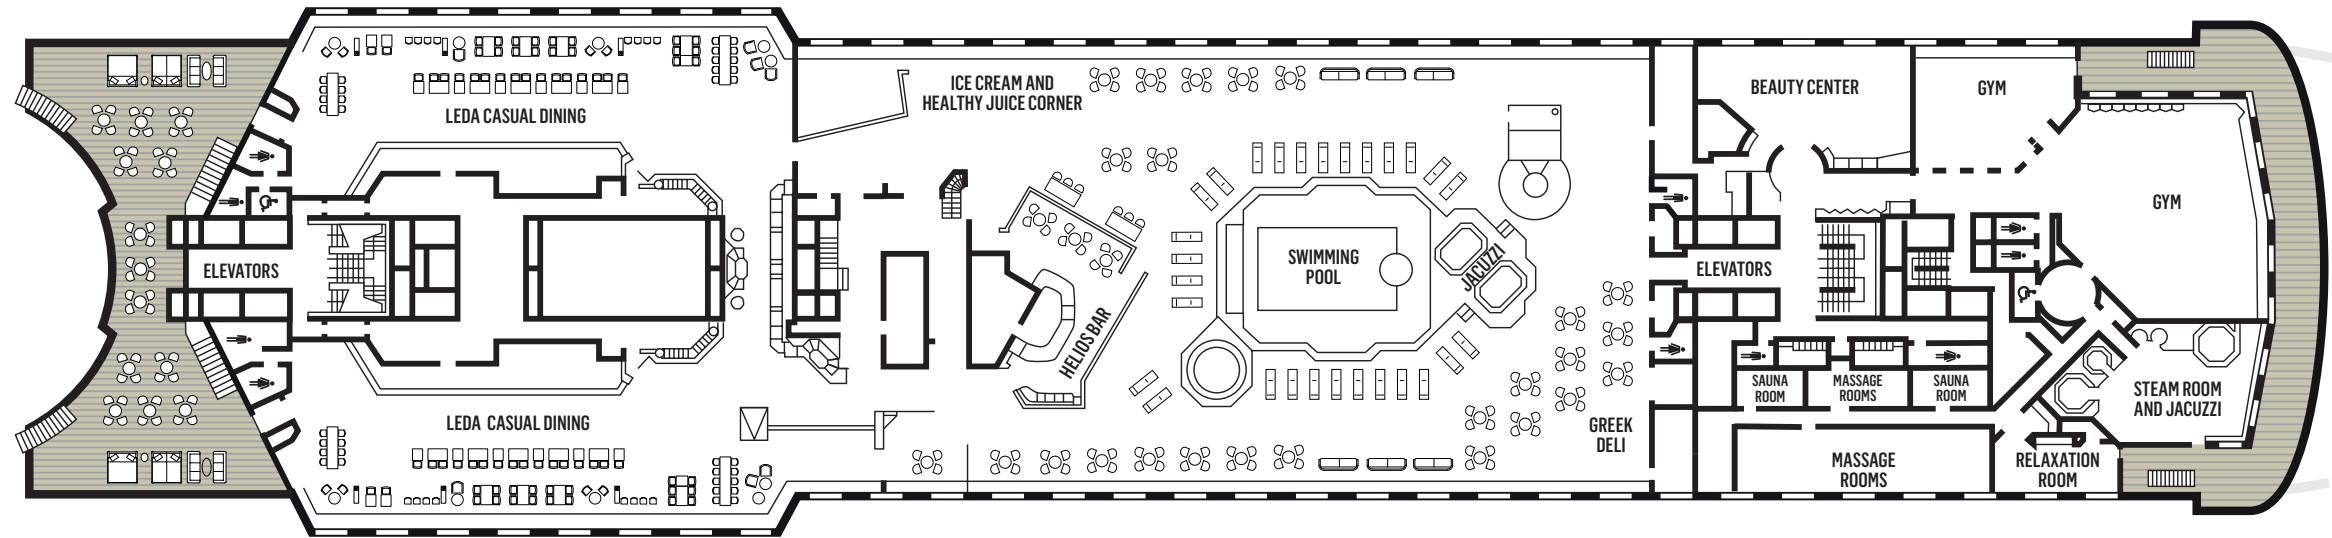

Deckplans and stateroom layouts are given purely as a guide. Size and layout may vary within the same category.

CATEGORY	DECK	DESCRIPTION	NUMBER OF STATEROOMS
INSIDE STATEROOM			
IA	4	2 lower beds, 1 upper bed, 1 single or double sofa with bunk beds, bathroom with shower	24
IB	5/9	2 lower beds, 1 upper bed, 1 single sofa, bathroom with shower	46
IC	5/6/9/10	2 lower beds, 1 upper bed, 1 single or double sofa with bunk beds, bathroom with shower	59
OUTSIDE STATEROOM			
XA	4/5	2 lower beds, double bed sofa with bunk beds, bathroom with shower or bathtub	20
XBO	6	2 lower beds, bathroom with bathtub (obstructed view)	34
XB	4/6	2 lower beds, 1 upper bed, 1 single or double sofa with bunk beds, bathroom with shower or bathtub	104
XC	4/5	2 lower beds, 1 upper bed, 1 single or double sofa with bunk beds, bathroom with bathtub	98
XD	5/9	2 lower beds, 1 single or double sofa with bunk beds, bathroom with bathtub	96
SUITES			
SJA Junior Balcony Suite	9	2 lower beds, single sofa bed, bathroom with jet tubs or shower	24
SJB Junior Balcony Suite	9	2 lower beds, single sofa bed, bathroom with jet tubs	76
SJC Junior Balcony Suite	10	2 lower beds, single sofa bed, bathroom with jet tubs	20
SG Grand Suite with Balcony	10	2 lower beds, double sofa bed, bathroom with shower	28
SP Penthouse Suite with Balcony	10	1 double bed, double sofa bed, bathroom with shower and jacuzzi bathtub	1

DECK 4

DECK 5

DECK 6

DECK 7

DECK 8

DECK 9

DECK 10

DECK 11

DECK 12